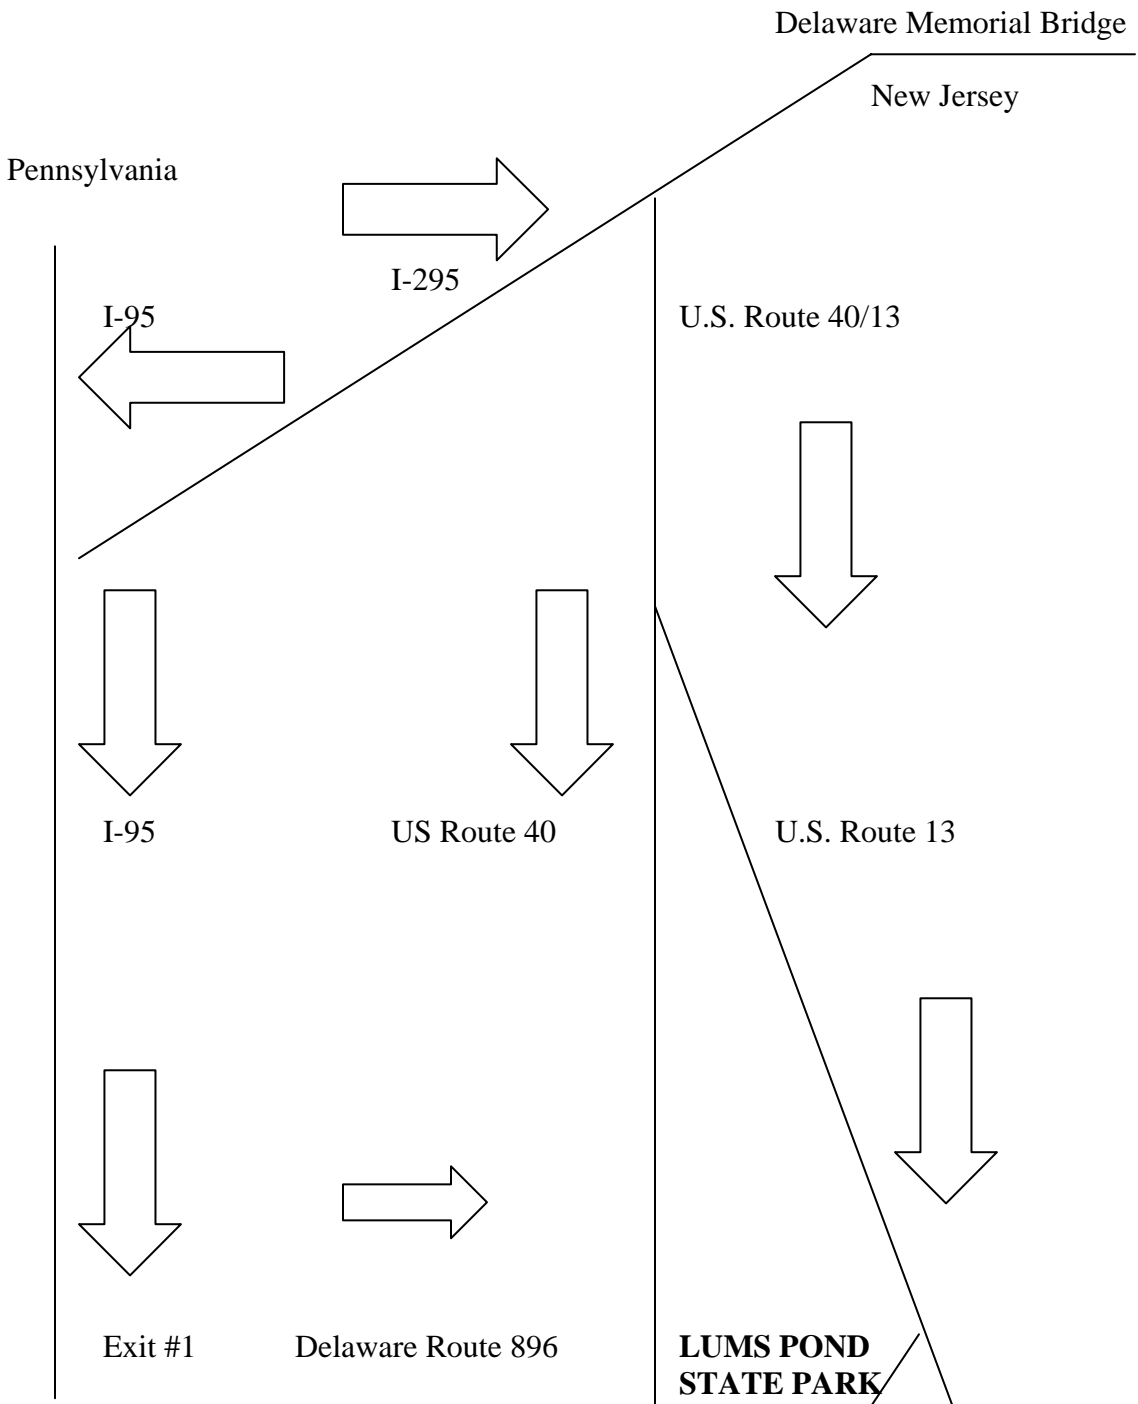

Lum's Pond Map

Glasgow

LODGING INFORMATION

MARYLAND LODGING

Crystal Inn (800) 631-3803 I-95 Exit 100, North East, MD (20 min.)

Comfort Inn (410) 642-2866 I-95 Exit 9, Perryville, MD (25 min)

DELAWARE:

Best Western Delaware Inn